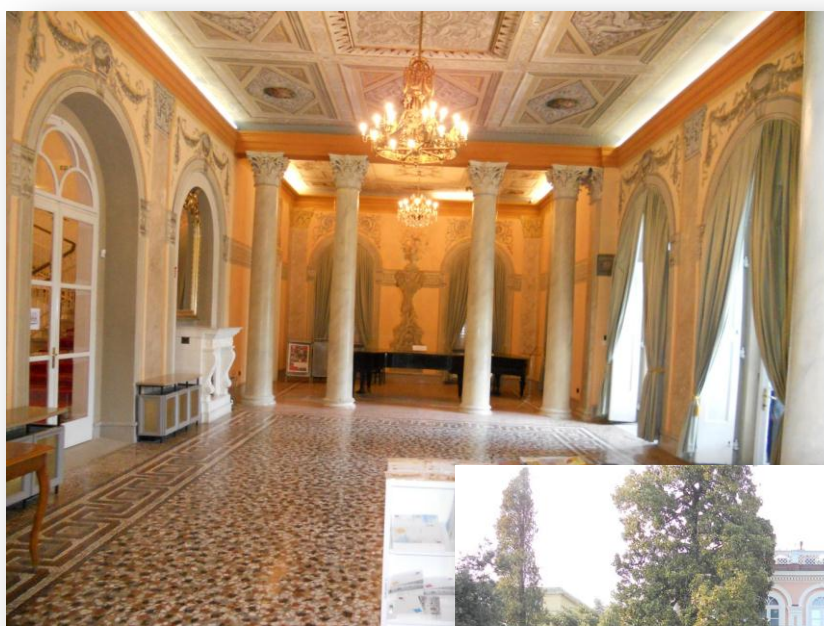

WELCOME TO ALPE-ADRIAPHILA 2011 OPATIJA
VENUES TAKEN ON MARCH 12, 2011

Philatelic Exhibition
**ALPE-ADRIA
PHILA 2011**
Opatija, 14.-17. 4.2011.

Hotel KVARNER
Taken from the
Promenade

On the right part of
the hotel is Crystall
Hall

VILLA ANGIOLINA

Indoor place for the
FEPA Congress
and
Seminars

Park in the front
of the Villa Angiolina

Art Pavillion
„Šporer“

Second venue
for the exhibition

View
On the Slatina beach

View from the Promenade
To city of RIJEKA (Fiume)