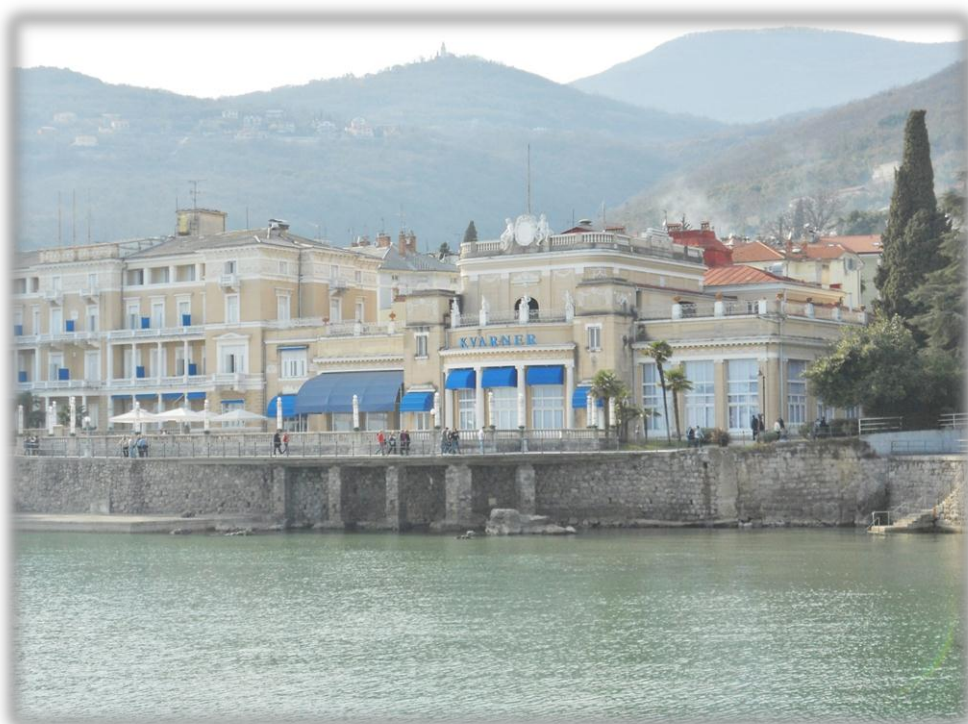

WELCOME TO ALPE-ADRIAPHILA 2011 OPATIJA
VENUES TAKEN ON MARCH 12, 2011

Philatelic Exhibition
**ALPE-ADRIA
PHILA 2011**
Opatija, 14.-17. 4.2011.

Hotel KVARNER
Taken from the
Promenade

On the right part of
the hotel is Crystall
Hall

VILLA ANGIOLINA

Indoor place for the
FEPA Congress
and
Seminars

Park in the front
of the Villa Angiolina

Art Pavillion
„Šporer“

Second venue
for the exhibition

View
On the Slatina beach

View from the Promenade
To city of RIJEKA (Fiume)