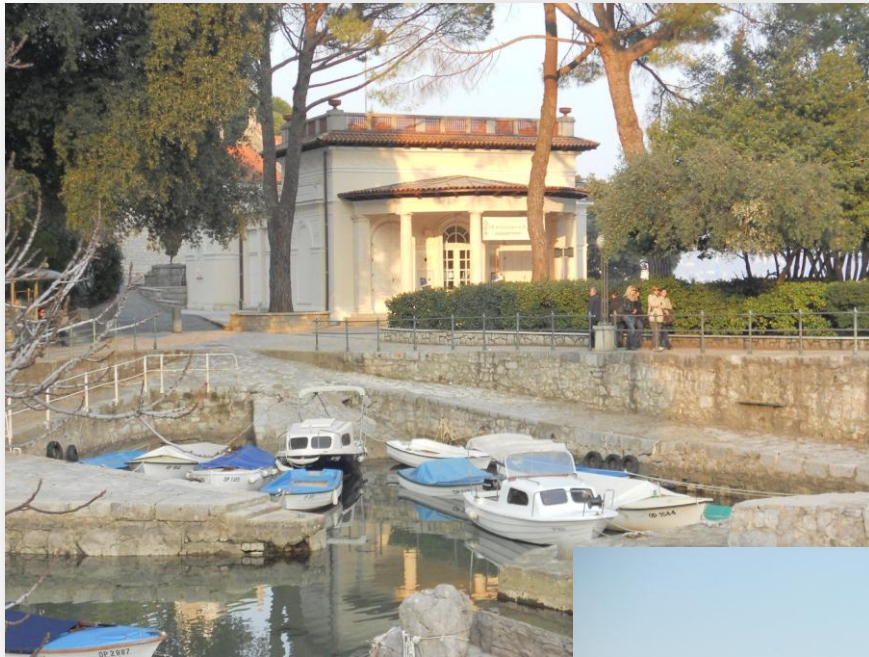

WELCOME TO ALPE-ADRIAPHILA 2011 OPATIJA
VENUES TAKEN ON MARCH 12, 2011

Philatelic Exhibition
**ALPE-ADRIA
PHILA 2011**
Opatija, 14.-17. 4.2011.

Hotel KVARNER
Taken from the
Promenade

On the right part of
the hotel is Crystall
Hall

VILLA ANGIOLINA

Indoor place for the
FEPA Congress
and
Seminars

Park in the front
of the Villa Angiolina

Art Pavillion
„Šporer“

Second venue
for the exhibition

View
On the Slatina beach

View from the Promenade
To city of RIJEKA (Fiume)

Parc in front of the
Hotel Mozart

It is a great pleasure to invite you to
be a part of the Alpe-AdriaPhila 2011 Opatija

Ivan Librić